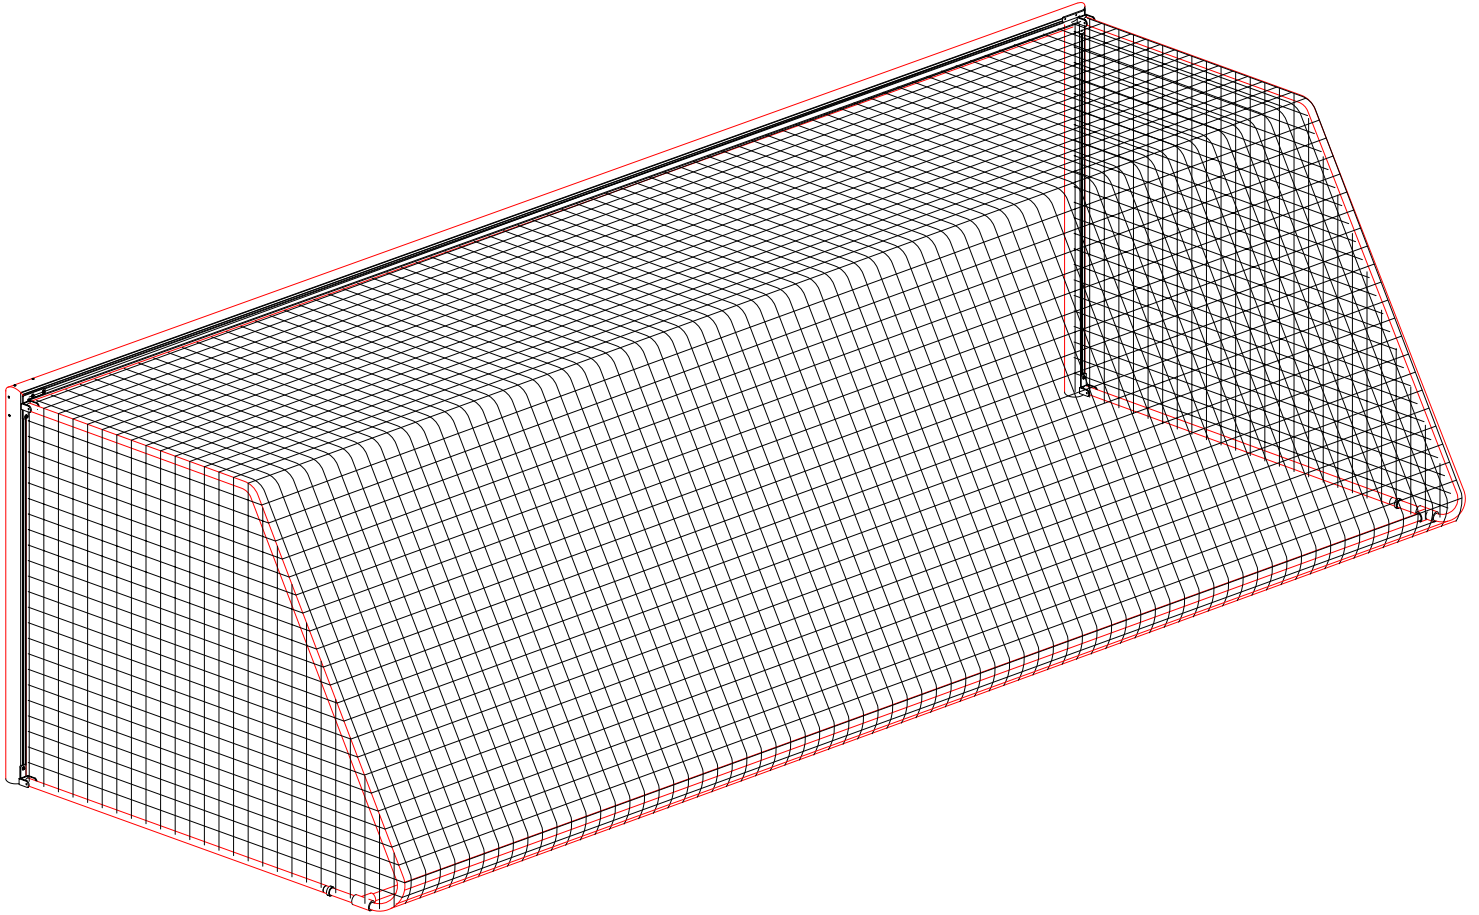

PORTABLE ELLIPTICAL SOCCER GOAL  
#STASOCPO

STASOCPO 11/99

STASOCPO 11/99

# PORTABLE ELLIPTICAL SOCCER GOAL #STASOCPO

ITEM	PART	QTY	PART No.
A	Crossbar	2 ea	Z696XBARXX
B	Leg - Left	2 ea	Z147OVLF10
C	Leg - Right	2 ea	Z147OVRT10
D	Backstay	1 set	Z696190184
E	Backstay Extension	1 set	Z696190084
F	Corner Bracket - Right	2 ea	Z696CBUBRT
G	Corner Bracket - Left	2 ea	Z696CBUBLF
H	Backstay Bracket - Bottom	4 ea	Z696BSBLOW
I	Clamp Block	12 ea	Z02105X42H
J	Top Corner Connector	4 ea	Z147TOPCCX
K	Tee Fitting	4 ea	Z030'T'FIT
L	Backbar	2 ea	NSPDLXXX
M	Flat Socket Hd Bolt 5/16" x 1"	32 ea	Z049312181
N	Hex Bolt 5/16" x 1"	24 ea	Z041312100
O	Washer 5/16"	24 ea	Z070031Z/P
P	Hex Bolt 3/8" x 3"	8 ea	Z041375300
Q	Locknut 3/8"	8 ea	Z060375-16
R	Washer 3/8"	16 ea	Z070037Z/P
S	Collar	4 ea	Z013250CLR
T	Set Screw 3/8" x 1/2"	4 ea	Z050375050
U	Net Clip	80 ea	Z099NETCLP
V	Anchor	4 ea	Z647HOLDDN
W	Hex Key 3/16" (not shown)	1 ea	Z031187HEX
X	Ground Sleeve	2 pr	Z696GSXXXX
Y	Net (not shown)	1 ea	SN383SNRY