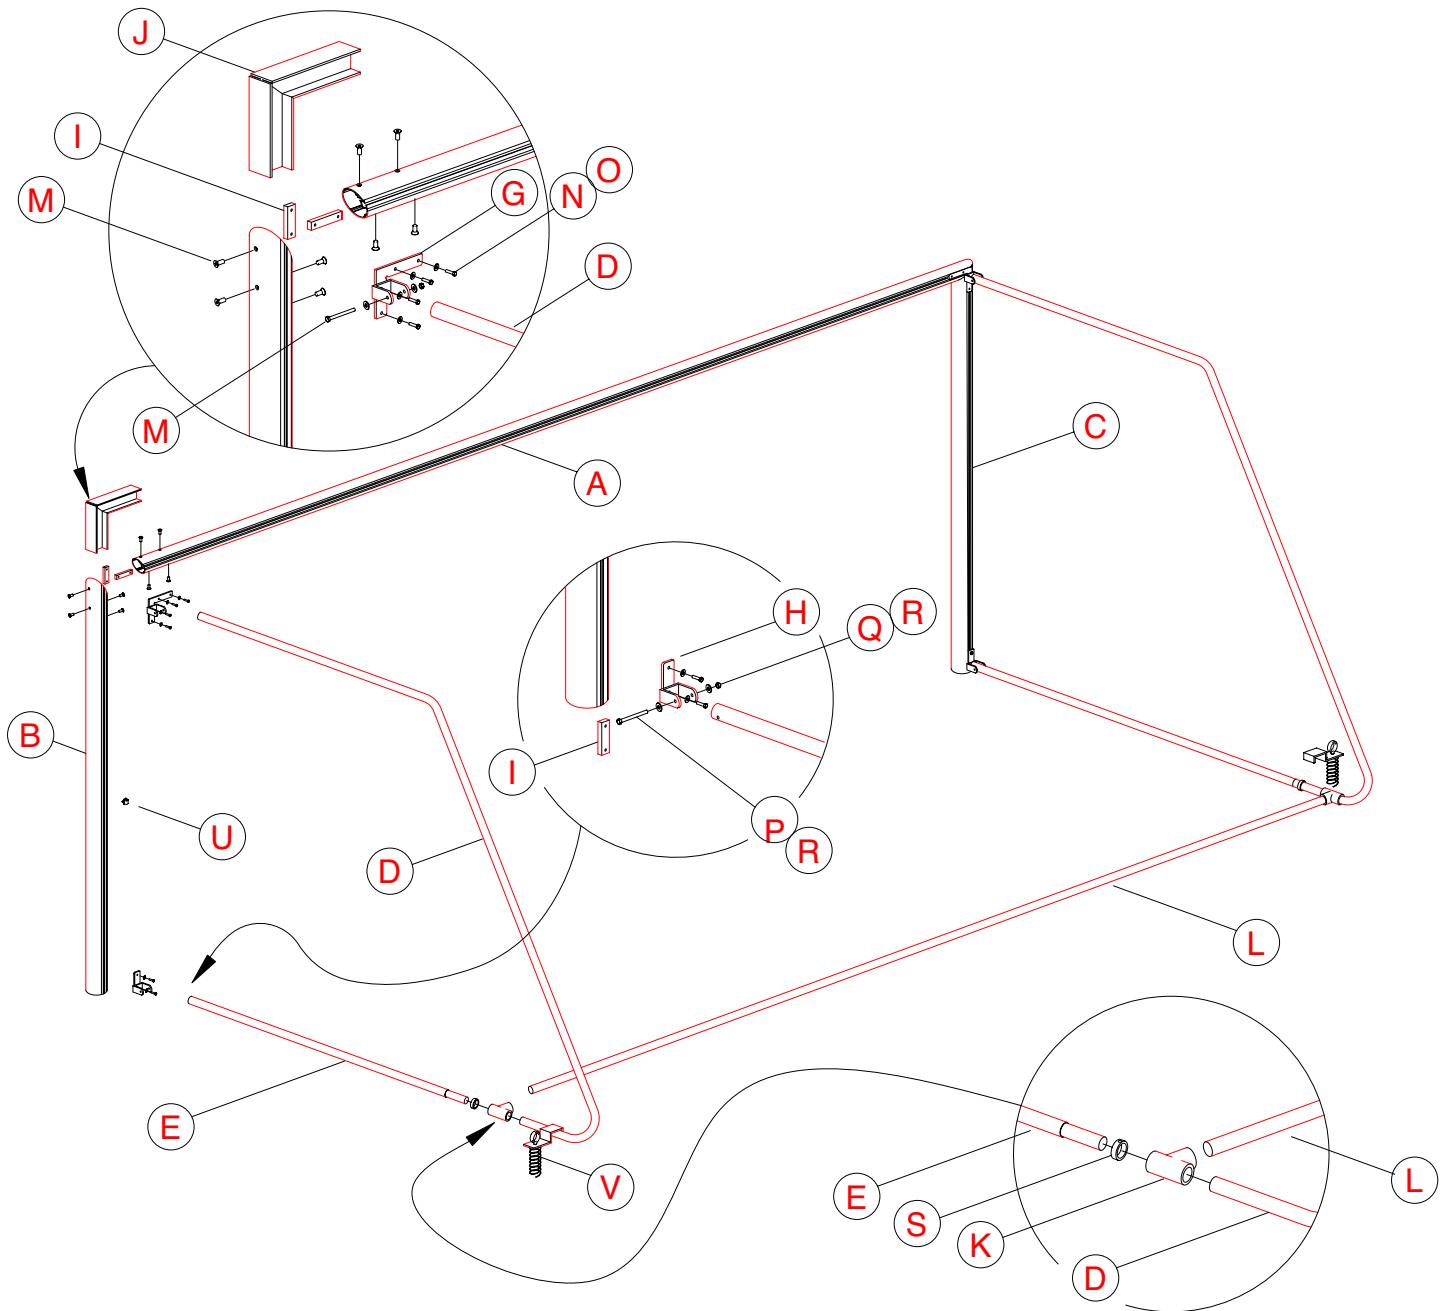

PORTABLE ELLIPTICAL SOCCER GOAL  
#STASOCPO

STASOCPO 11/99

STASOCPO 11/99

# PORTABLE ELLIPTICAL SOCCER GOAL #STASOCPO

ITEM	PART	QTY	PART No.
A	Crossbar	2 ea	Z696XBARXX
B	Leg - Left	2 ea	Z147OVLF10
C	Leg - Right	2 ea	Z147OVRT10
D	Backstay	1 set	Z696190184
E	Backstay Extension	1 set	Z696190084
F	Corner Bracket - Right	2 ea	Z696CBUBRT
G	Corner Bracket - Left	2 ea	Z696CBUBLF
H	Backstay Bracket - Bottom	4 ea	Z696BSBLOW
I	Clamp Block	12 ea	Z02105X42H
J	Top Corner Connector	4 ea	Z147TOPCCX
K	Tee Fitting	4 ea	Z030'T'FIT
L	Backbar	2 ea	NSPDLXXX
M	Flat Socket Hd Bolt 5/16" x 1"	32 ea	Z049312181
N	Hex Bolt 5/16" x 1"	24 ea	Z041312100
O	Washer 5/16"	24 ea	Z070031Z/P
P	Hex Bolt 3/8" x 3"	8 ea	Z041375300
Q	Locknut 3/8"	8 ea	Z060375-16
R	Washer 3/8"	16 ea	Z070037Z/P
S	Collar	4 ea	Z013250CLR
T	Set Screw 3/8" x 1/2"	4 ea	Z050375050
U	Net Clip	80 ea	Z099NETCLP
V	Anchor	4 ea	Z647HOLDDN
W	Hex Key 3/16" (not shown)	1 ea	Z031187HEX
X	Ground Sleeve	2 pr	Z696GSXXXX
Y	Net (not shown)	1 ea	SN383SNRY