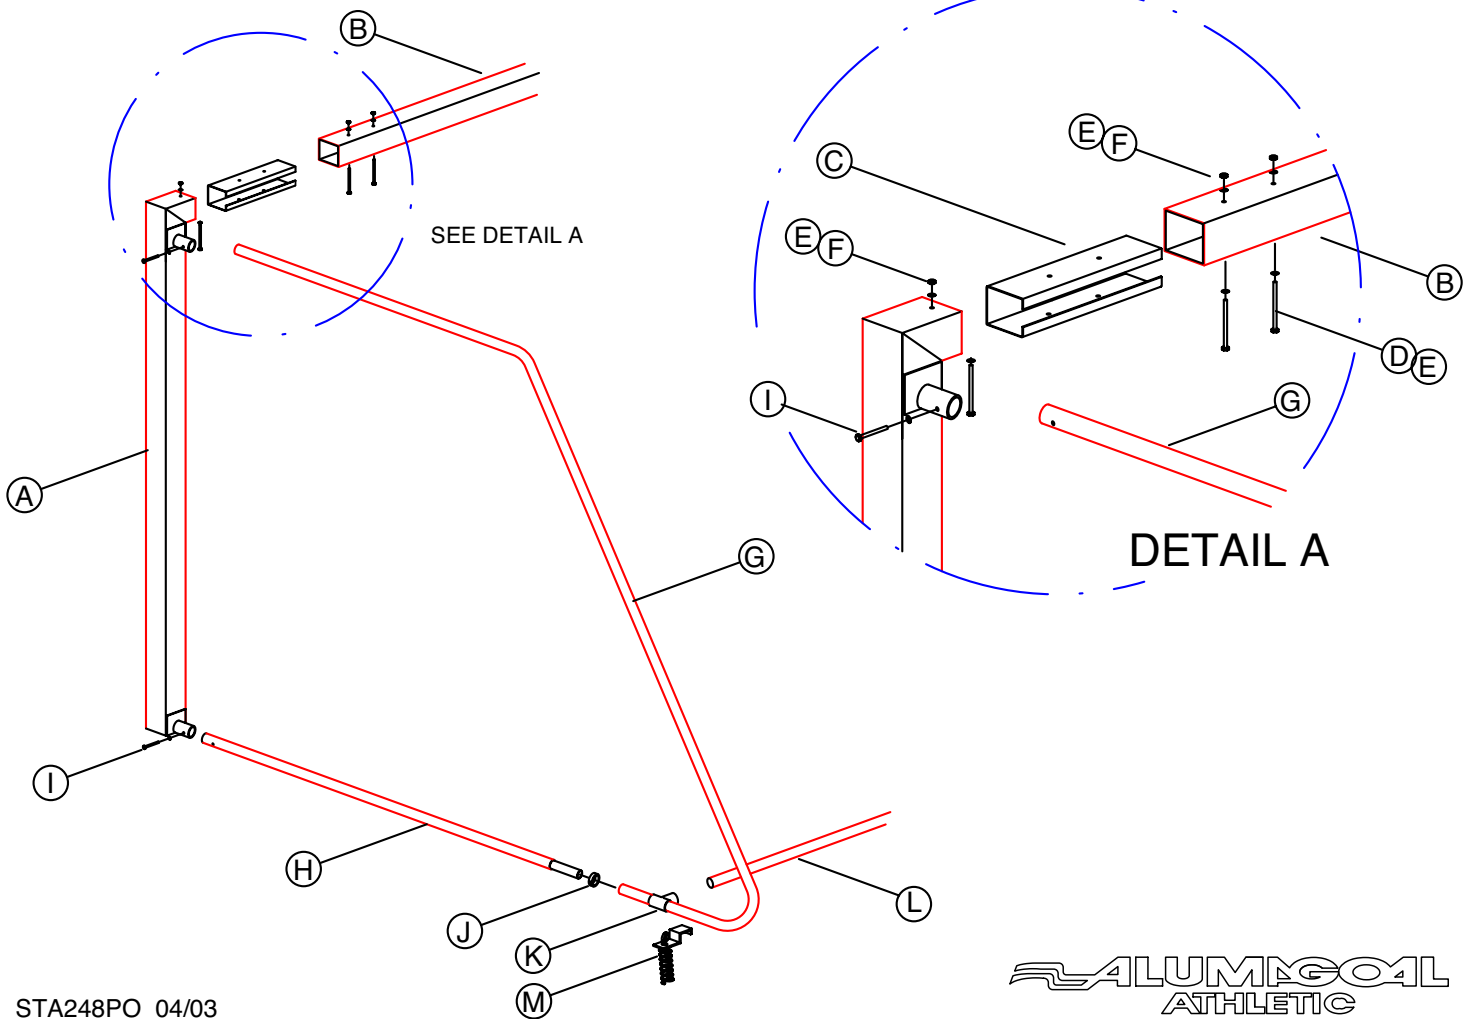

# PORTABLE SOCCER GOAL #STA248PO

ITEM	PART	QTY	PART No.
A	Legs 8 ft	2 pairs	Z659SQLG08
B	Crossbar 24 ft	2 each	Z0104X4284
C	Support Box	4 each	Z1474X4STL
D	Hex Bolt 5/16" x 4 1/2"	12 each	Z041312450
E	Washer 5/16"	24 each	Z070031Z/P
F	Locknut 5/16"	20 each	Z060312NLN
G	Back Stay	4 each	Z696190184
H	Back Stay Extension	1 set	Z696190084
I	Hex Bolt 5/16" x 2 3/4"	8 each	Z041312275
J	Locking Collar	4 each	Z016250CLR
K	T Fitting 2"	4 each	Z030"TFIT
L	Back Bar	2 each	NSPDLXXX
M	Goal Anchor	6 each	Z647HOLDXI
N	Hook/Loop Straps (White) (not shown)	2 sets	1033502
O	Allen Wrench 3/16" (not shown)	1 each	Z031187HEX