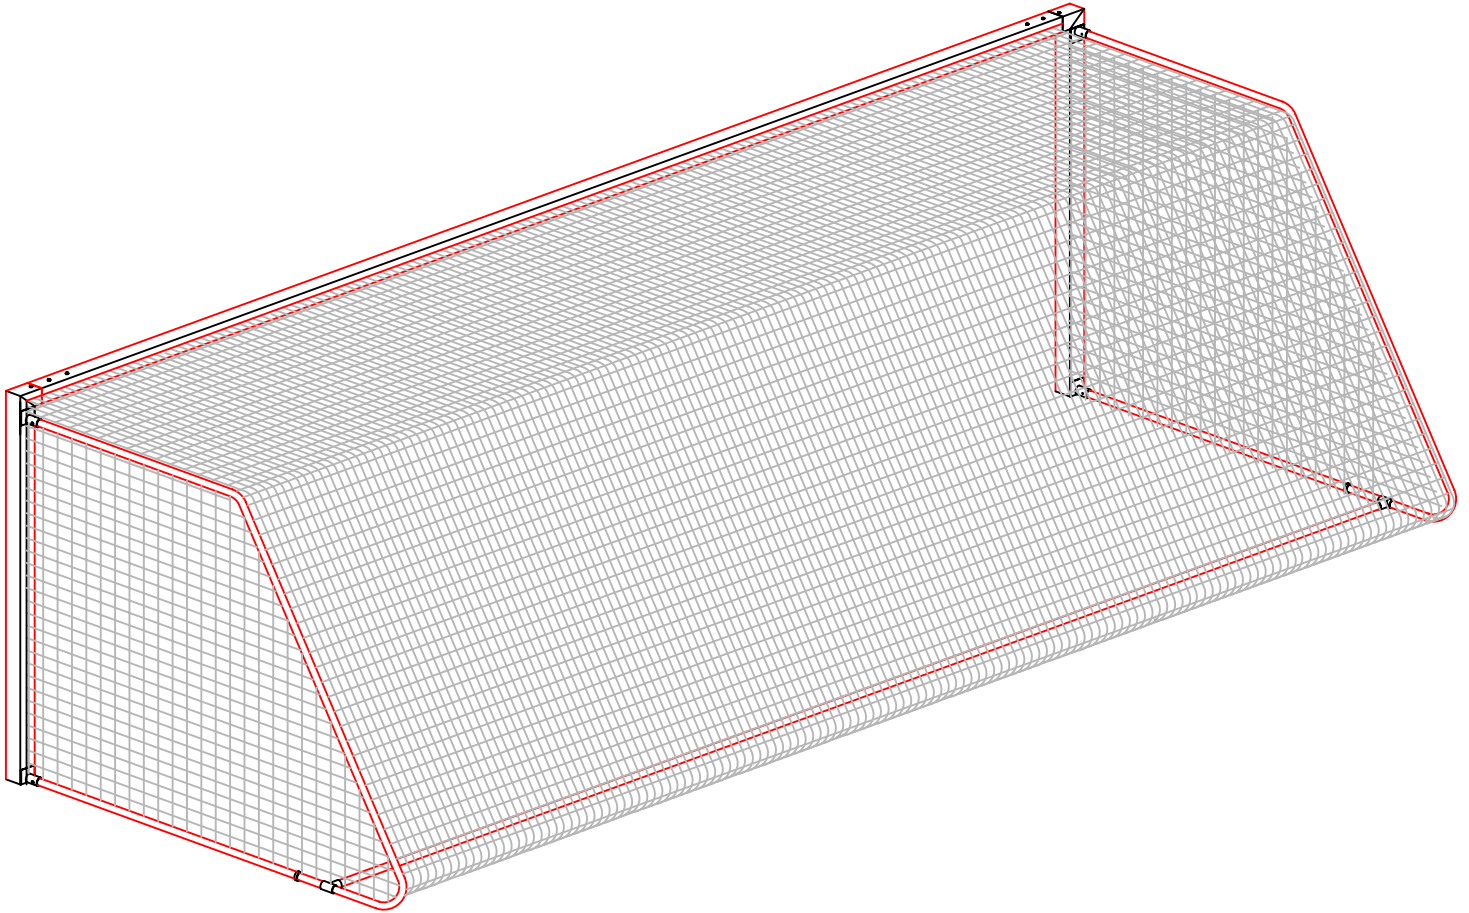

# PORTABLE SOCCER GOAL #STA248PO

STA248PO 04/03

**ALUMGOAL**  
ATHLETIC

# PORTABLE SOCCER GOAL #STA248PO

ITEM	PART	QTY	PART No.
A	Legs 8 ft	2 pairs	Z659SQLG08
B	Crossbar 24 ft	2 each	Z0104X4284
C	Support Box	4 each	Z1474X4STL
D	Hex Bolt 5/16" x 4 1/2"	12 each	Z041312450
E	Washer 5/16"	24 each	Z070031Z/P
F	Locknut 5/16"	20 each	Z060312NLN
G	Back Stay	4 each	Z696190184
H	Back Stay Extension	1 set	Z696190084
I	Hex Bolt 5/16" x 2 3/4"	8 each	Z041312275
J	Locking Collar	4 each	Z016250CLR
K	T Fitting 2"	4 each	Z030"TFIT
L	Back Bar	2 each	NSPDLXXX
M	Goal Anchor	6 each	Z647HOLDXI
N	Hook/Loop Straps (White) (not shown)	2 sets	1033502
O	Allen Wrench 3/16" (not shown)	1 each	Z031187HEX