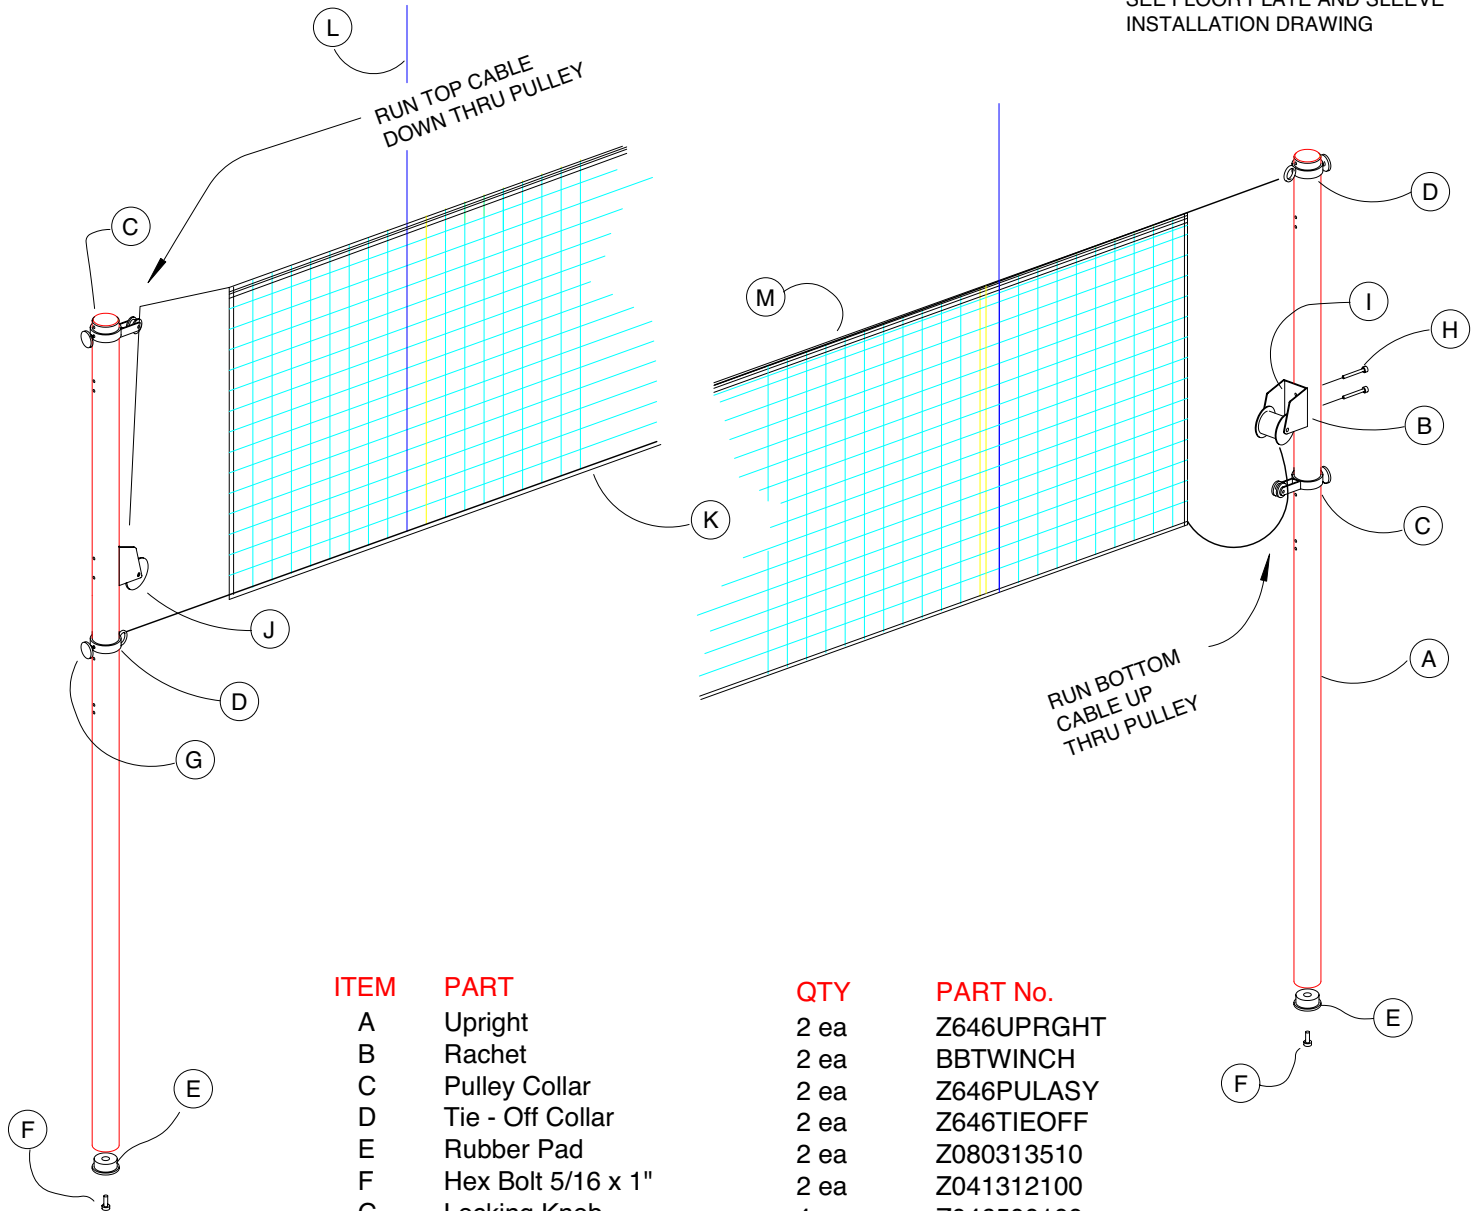

PRO-POWER VOLLEYBALL SET #MSVBSETX

SEE FLOOR PLATE AND SLEEVE
INSTALLATION DRAWING

ITEM	PART	QTY	PART No.
A	Upright	2 ea	Z646UPRGHT
B	Ratchet	2 ea	BBTWINCH
C	Pulley Collar	2 ea	Z646PULASY
D	Tie - Off Collar	2 ea	Z646TIEOFF
E	Rubber Pad	2 ea	Z080313510
F	Hex Bolt 5/16 x 1"	2 ea	Z041312100
G	Locking Knob	4 ea	Z046500100
H	Hex Bolt 5/16 x 4"	4 ea	Z041312400
I	Locknut 5/16"	4 ea	Z060312NLN
J	Snap Link	2 ea	Z411SNAPLK
K	Net Tape	1 set	MSVBTAPE
L	Net Antennae	1 set	MSVBANTE
M	International Net	1 ea	SNVBINTL
N	Post Pads (not shown)	1 pr	MSVBISPD

MSVBSETX 08/91

ALUMGOAL
ATHLETIC