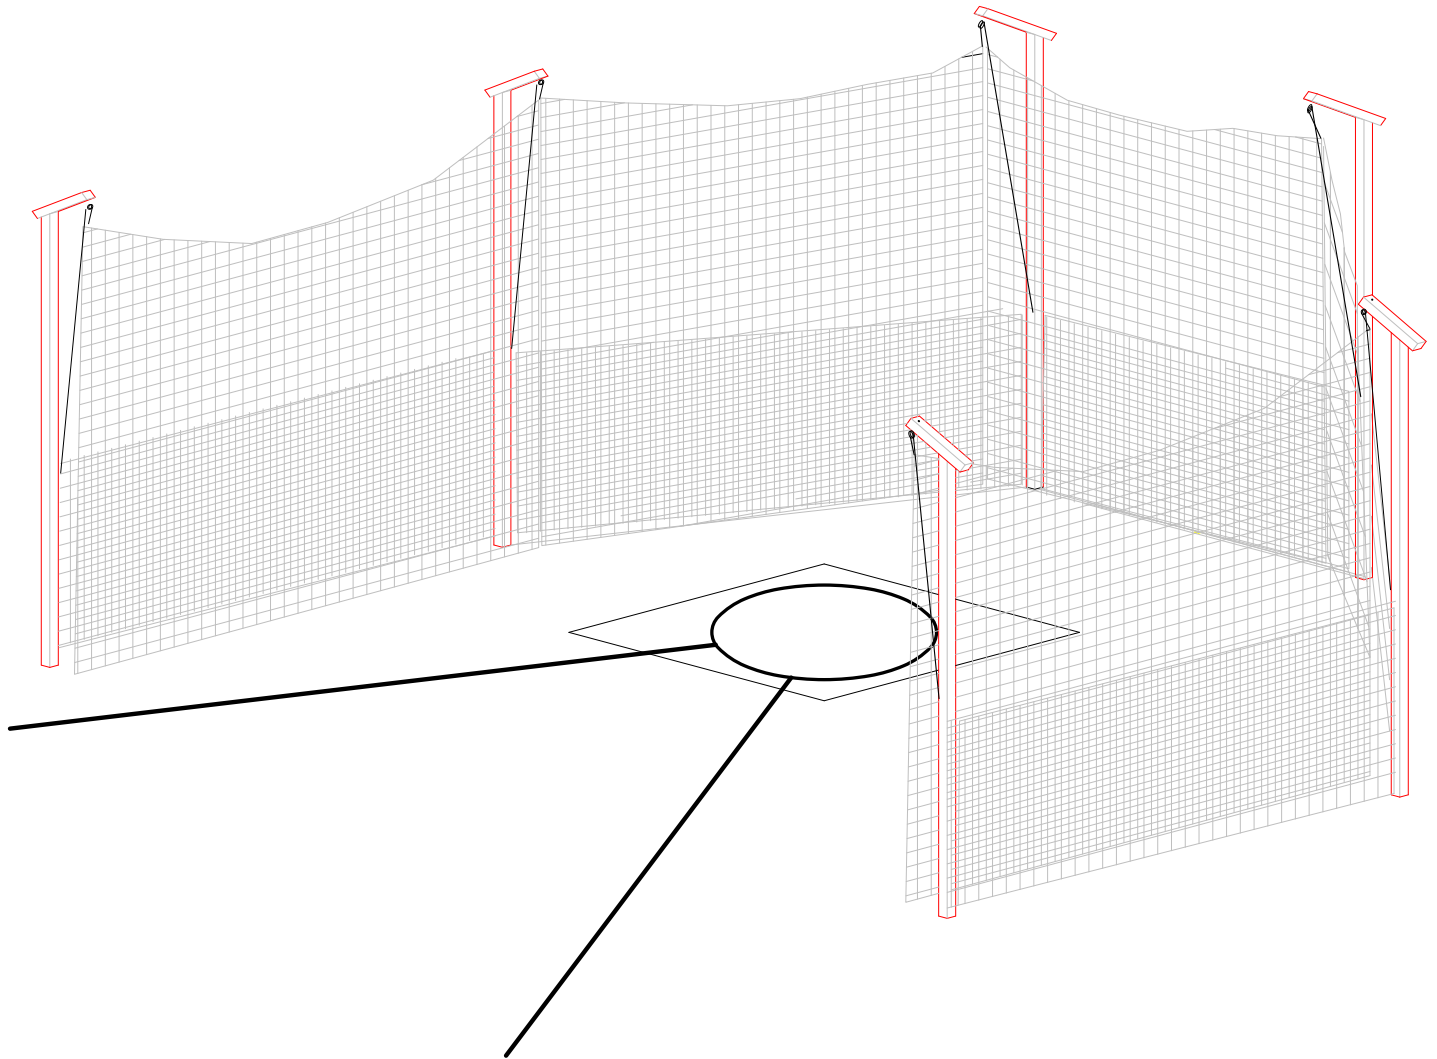

HIGH SCHOOL DISCUS CAGE #AHSDCAGE GROUND SLEEVE LAYOUT OUTER BARRIER NET (OPTIONAL)

AHSDCAGE 12/92

PORT&PIT

HIGH SCHOOL DISCUS CAGE #AHSDCAGE GROUND SLEEVE LAYOUT DISCUS CAGE FIGURE 2

AHSDCAGE 12/92

PORT & PIT

HIGH SCHOOL DISCUS CAGE #AHSDCAGE

AHSDCAGE 12/92

PORT & PIT

HIGH SCHOOL DISCUS CAGE #AHSDCAGE

ITEM	PART	QTY	PART No.
A	Upright	6 ea	Z628AHSDCX
B	Eye Bolt 5/16" x 5"	6 ea	Z040312500
C	Locknut 5/16"	6 ea	Z060312NLN
D	Washer 5/16"	12 ea	Z070031Z/P
E	Snap Link 5/16"	12 ea	Z411SNAPLK
F	Pulley	6 ea	Z099UP7086
G	Rope 3/8" Close Nylon	6 ea	NSPDLXXX
H	Rope Clete	6 ea	Z405RC7242
I	Pan Hd Screw #10 x 1 1/4"	12 ea	Z055125#10
J	Ground Sleeve	6 ea	Z628GRDSL
K	Net	1 ea	SNHSDNET
L	Ground Stake	11 ea	ZAGSMETL
M	Net Hook (optional)	24 ea	Z095BNETHK
N	Pan Hd Screw #10 x 1 1/4"	24 ea	Z055125#10
O	Barrier Net (optional)	1 ea	SNHDBARNET
P	Spectator Caution Sign	3 ea	Z303DCAGEX

AHSDCAGE 12/92

PORT & PIT