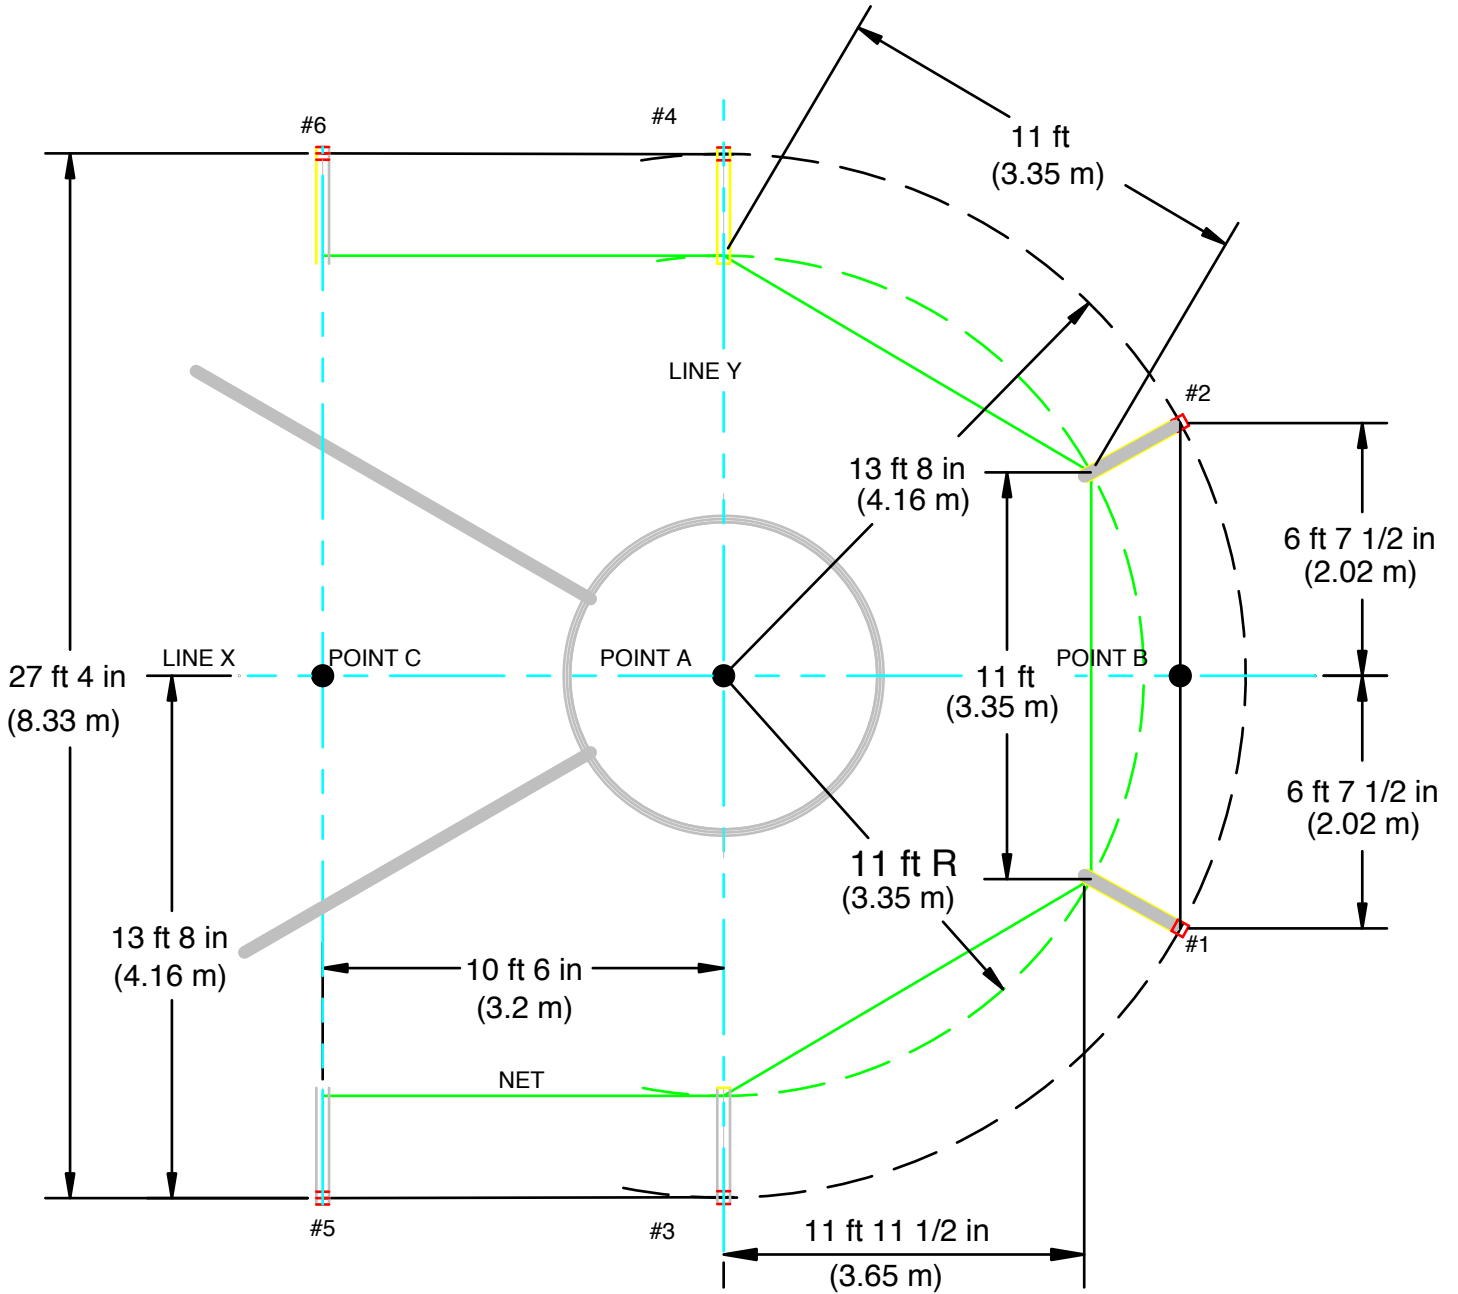

HIGH SCHOOL DISCUS CAGE #AHSDCAGE GROUND SLEEVE LAYOUT OUTER BARRIER NET (OPTIONAL)

AHSDCAGE 12/92

PORT&PIT

HIGH SCHOOL DISCUS CAGE #AHSDCAGE GROUND SLEEVE LAYOUT DISCUS CAGE FIGURE 2

AHSDCAGE 12/92

PORT & PIT

HIGH SCHOOL DISCUS CAGE #AHSDCAGE

AHSDCAGE 12/92

PORT & PIT

HIGH SCHOOL DISCUS CAGE #AHSDCAGE

ITEM	PART	QTY	PART No.
A	Upright	6 ea	Z628AHSDCX
B	Eye Bolt 5/16" x 5"	6 ea	Z040312500
C	Locknut 5/16"	6 ea	Z060312NLN
D	Washer 5/16"	12 ea	Z070031Z/P
E	Snap Link 5/16"	12 ea	Z411SNAPLK
F	Pulley	6 ea	Z099UP7086
G	Rope 3/8" Close Nylon	6 ea	NSPDLXXX
H	Rope Clete	6 ea	Z405RC7242
I	Pan Hd Screw #10 x 1 1/4"	12 ea	Z055125#10
J	Ground Sleeve	6 ea	Z628GRDSL
K	Net	1 ea	SNHSDNET
L	Ground Stake	11 ea	ZAGSMETL
M	Net Hook (optional)	24 ea	Z095BNETHK
N	Pan Hd Screw #10 x 1 1/4"	24 ea	Z055125#10
O	Barrier Net (optional)	1 ea	SNHDBARNET
P	Spectator Caution Sign	3 ea	Z303DCAGEX

AHSDCAGE 12/92

PORT & PIT