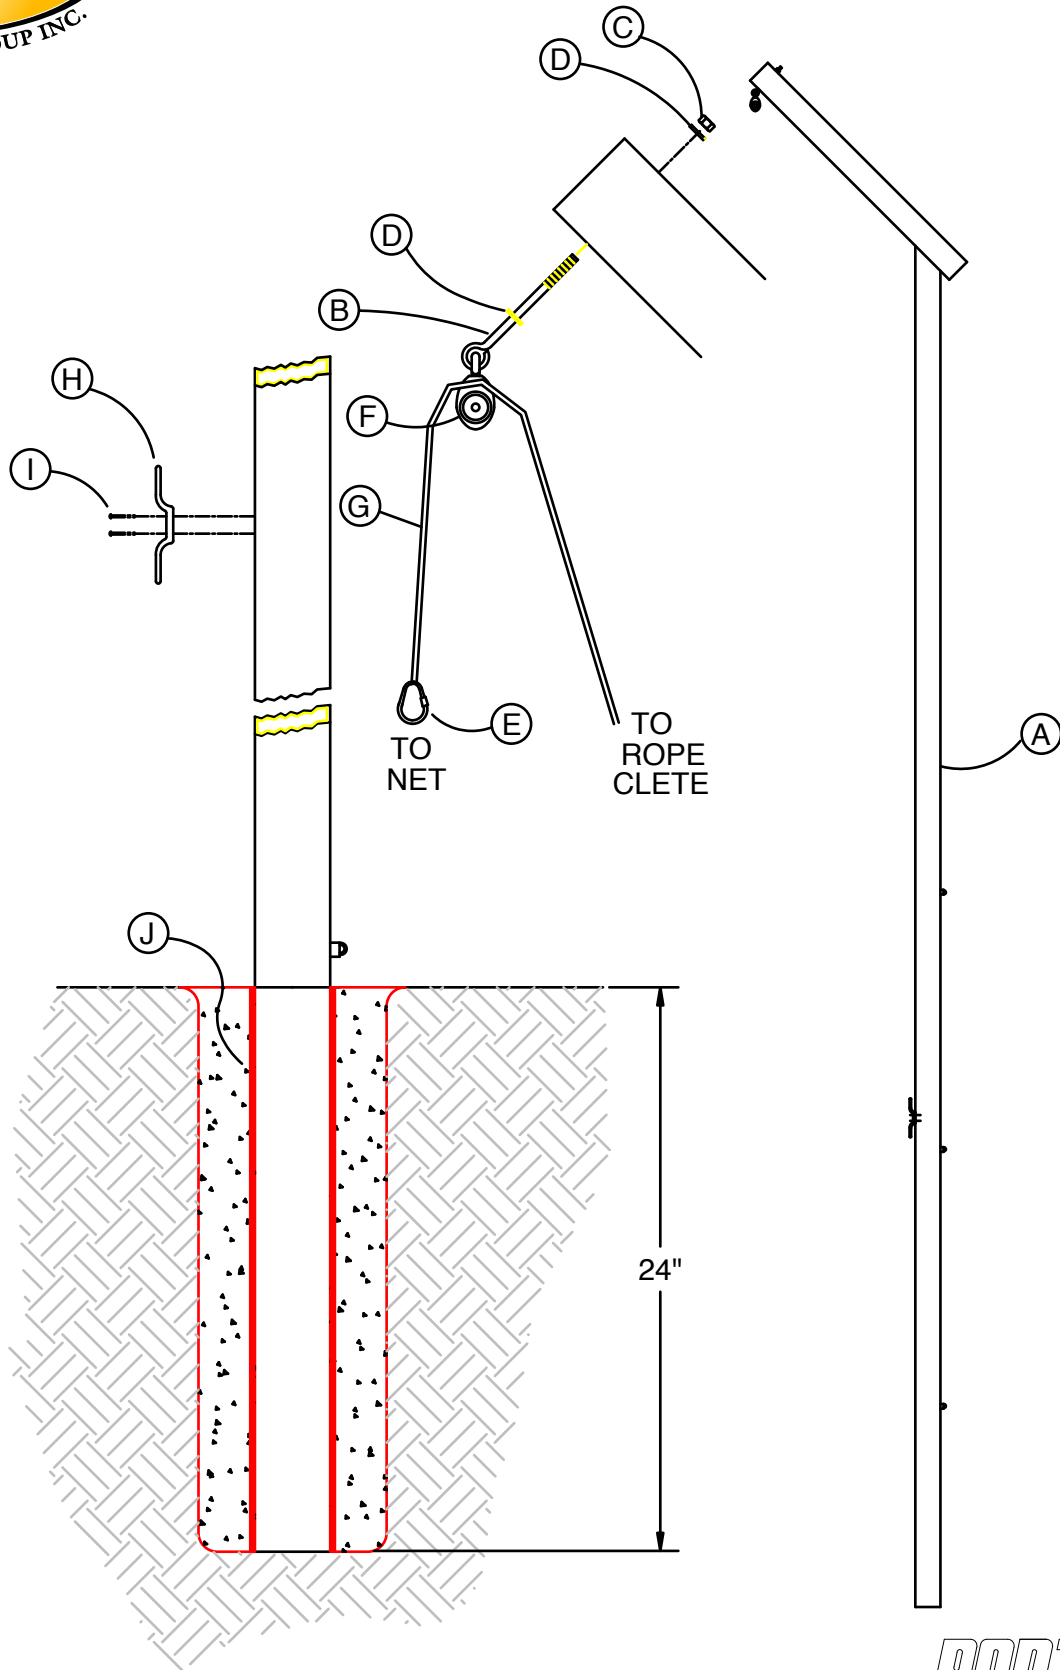

HIGH SCHOOL DISCUS CAGE #AHSDCAGE GROUND SLEEVE LAYOUT OUTER BARRIER NET (OPTIONAL)

AHSDCAGE 12/92

PORT&PIT

HIGH SCHOOL DISCUS CAGE #AHSDCAGE GROUND SLEEVE LAYOUT DISCUS CAGE FIGURE 2

AHSDCAGE 12/92

PORT & PIT

HIGH SCHOOL DISCUS CAGE #AHSDCAGE

AHSDCAGE 12/92

PORT & PIT

HIGH SCHOOL DISCUS CAGE #AHSDCAGE

ITEM	PART	QTY	PART No.
A	Upright	6 ea	Z628AHSDCX
B	Eye Bolt 5/16" x 5"	6 ea	Z040312500
C	Locknut 5/16"	6 ea	Z060312NLN
D	Washer 5/16"	12 ea	Z070031Z/P
E	Snap Link 5/16"	12 ea	Z411SNAPLK
F	Pulley	6 ea	Z099UP7086
G	Rope 3/8" Close Nylon	6 ea	NSPDLXXX
H	Rope Clete	6 ea	Z405RC7242
I	Pan Hd Screw #10 x 1 1/4"	12 ea	Z055125#10
J	Ground Sleeve	6 ea	Z628GRDSL
K	Net	1 ea	SNHSDNET
L	Ground Stake	11 ea	ZAGSMETL
M	Net Hook (optional)	24 ea	Z095BNETHK
N	Pan Hd Screw #10 x 1 1/4"	24 ea	Z055125#10
O	Barrier Net (optional)	1 ea	SNHDBARNET
P	Spectator Caution Sign	3 ea	Z303DCAGEX

AHSDCAGE 12/92

PORT & PIT